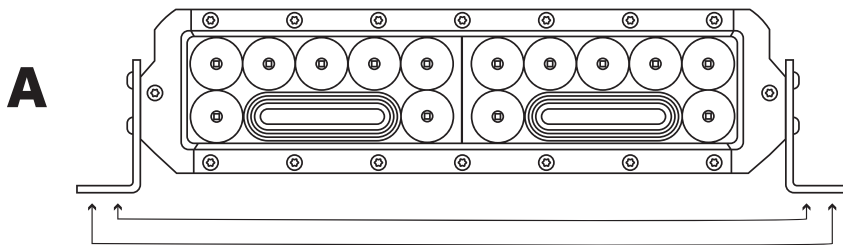

NITRO LIGHT BAR MOUNTS

Note:
Side brackets
have 2 hole
positions.

Note:
Base mount slides
between dimensions
given.

055 A 225mm OR 243mm
 B 133mm OR 150mm
 C 70mm - 90mm

205 A 650mm OR 665mm
 B 555mm OR 570mm
 C 200mm - 510mm

105 A 370mm OR 385mm
 B 275mm OR 290mm
 C 75mm - 230mm

255 A 790mm OR 805mm
 B 695mm OR 710mm
 C 650mm MAX

155 A 510mm OR 525mm
 B 415mm OR 430mm
 C 90mm - 365mm

305 A 930mm OR 945mm
 B 835mm OR 850mm
 C 785mm MAX