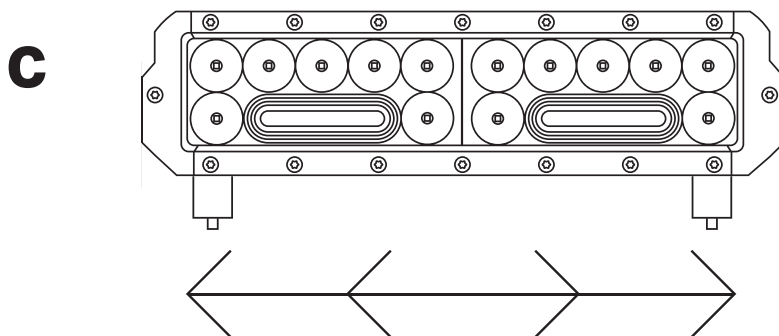

NITRO LIGHT BAR MOUNTS

Note:
Side brackets
have 2 hole
positions.

Note:
Base mount slides
between dimensions
given.

055 A 225mm OR 243mm
 B 133mm OR 150mm
 C 70mm - 90mm

205 A 650mm OR 665mm
 B 555mm OR 570mm
 C 200mm - 510mm

105 A 370mm OR 385mm
 B 275mm OR 290mm
 C 75mm - 230mm

255 A 790mm OR 805mm
 B 695mm OR 710mm
 C 650mm MAX

155 A 510mm OR 525mm
 B 415mm OR 430mm
 C 90mm - 365mm

305 A 930mm OR 945mm
 B 835mm OR 850mm
 C 785mm MAX