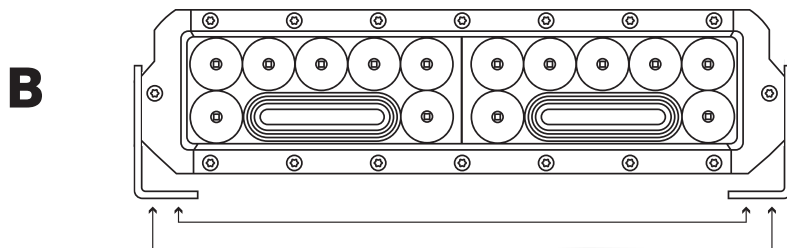

NITRO LIGHT BAR MOUNTS

Note:
Side brackets
have 2 hole
positions.

Note:
Base mount slides
between dimensions
given.

055 A 225mm OR 243mm
 B 133mm OR 150mm
 C 70mm - 90mm

205 A 650mm OR 665mm
 B 555mm OR 570mm
 C 200mm - 510mm

105 A 370mm OR 385mm
 B 275mm OR 290mm
 C 75mm - 230mm

255 A 790mm OR 805mm
 B 695mm OR 710mm
 C 650mm MAX

155 A 510mm OR 525mm
 B 415mm OR 430mm
 C 90mm - 365mm

305 A 930mm OR 945mm
 B 835mm OR 850mm
 C 785mm MAX